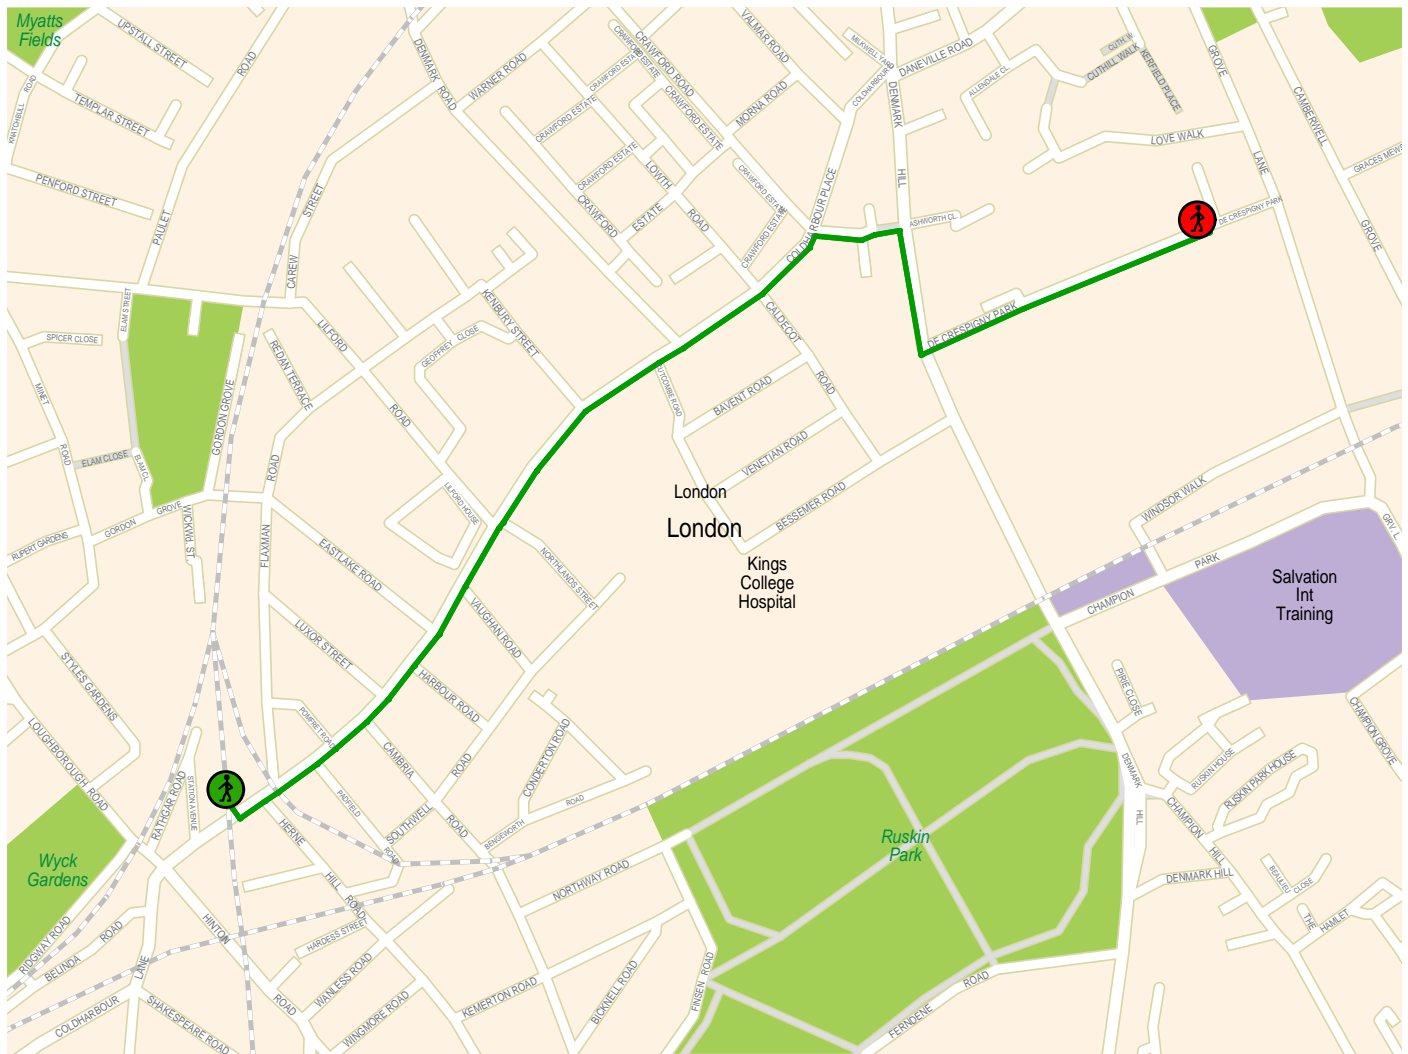

Suggested Path from Brixton (London) Loughborough Junction to London 16 De Crespigny Park.

© 2001 NAVTEQ/PTV AG/Map&Guide

— Walk
 Departure with walk
 Arrival with walk

1.	From Brixton (London) Loughborough Junction.	
2.	Coldharbour Lane	0.7 km
3. ↑	Straight Up Coldharbour Place	160 m 0.9 km
4. ↗	Turn Right Into Denmark Hill	110 m 1.0 km
5. ↖	Turn Left Into De Crespigny Park	280 m 1.2 km
6.	Arrive at London 16 De Crespigny Park.	